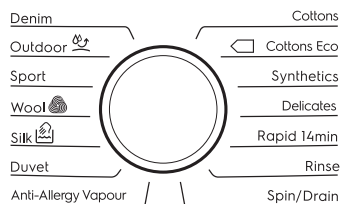

Country of Origin : Ukraine

Dimensions (HxWxD) :

Net (mm):

845 x 595 x 450

With Door Frame & Inlet Hose (mm):

845 x 595 x 490

With Door Frame & Inlet Hose (inch):

33.3 x 23.4 x 19.3