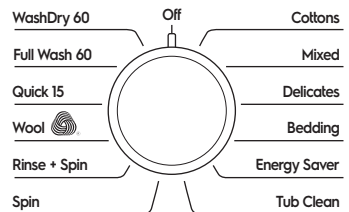

EWP8024D3WB

UltimateCare 300 前置式蒸氣洗衣乾衣機

基本規格

- 洗衣量：6 公斤
- 乾衣量：5 公斤
- 最高脫水轉速(每分鐘)：1200
- 水溫選擇：冷水 - 90°C
- 洗衣程序：12

功能特點

- 可更換式薄頂板設計
- 蒸氣防敏洗滌
- 智能變頻摩打
- 智慧感應乾衣
- 一站式自動洗乾

Specifications

- Washing Capacity : 6 KG
- Drying Capacity : 5 KG
- Max Spin Speed in RPM : 1200
- Temperature Range : Cold - 90°C
- Laundry Programs : 12

Features

- Slim Cover Option
- HygienicCare
- Ecoinverter Motor
- SensiCare System
- Automatic Wash to Dry Program

其他功能

- 添加衣物功能
- 洗衣時間管理系統
- 預校啟動(最長20小時)
- 自動感應乾衣
- 乾衣時間掣
- 衣物烘乾度選擇

技術特點

- 1級能源效益標籤
- 藍色羊毛護理標籤

產地：泰國

體積(高x闊x深)：

淨機身(毫米)：

850 x 600 x 537

機身連掣及喉位(毫米)：

850 x 600 x 568

機身連掣及喉位(吋)：

33.5 x 23.6 x 22.4

更改薄頂板後高度：

820毫米 / 32.3吋

Other features

- Add Clothes
- TimeManager™
- Delay Start (Up to 20 hours)
- Auto Dry
- Time Dry
- Dryness Level Option

Performance

- Energy Efficiency Grade 1
- Woolmark Wool Care Blue

Country of Origin : Thailand

Dimensions (HxWxD) :

Net (mm):

850 x 600 x 537

With Door Frame & Inlet Hose (mm):

850 x 600 x 568

With Door Frame & Inlet Hose (inch):

33.5 x 23.6 x 22.4

H after Alternation to Slim Cover:

820mm / 32.3 inch