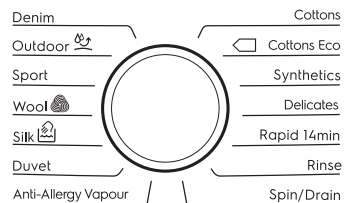

Country of Origin : Ukraine

Dimensions (HxWxD) :

Net (mm):

845 x 595 x 380

With Door Frame & Inlet Hose (mm):

845 x 595 x 420

With Door Frame & Inlet Hose (inch):

33.3 x 23.4 x 16.5