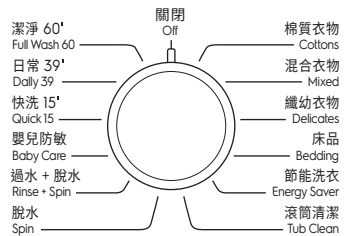

EWF8024D3WB

UltimateCare 300 前置式蒸氣洗衣機

基本規格

- 洗衣量：8 公斤
- 最高脫水轉速(每分鐘)：1200
- 水溫選擇：冷水 - 90°C
- 洗衣程序：12

Specifications

- Washing Capacity : 8 KG
- Max Spin Speed in RPM : 1200
- Temperature Range : Cold - 90°C
- Laundry Programs : 12

功能特點

- 蒸氣防敏洗滌
- 智能變頻摩打
- 15分鐘快洗模式

Features

- HygienicCare
- EcoInverter Motor
- Quick 15 Cycle

其他功能

- 添加衣物功能
- 6種溫度選擇
- 特大機門設計
- 預校完成 (最長20小時)

技術特點

- 1級能源效益標籤
- 1級用水效益標籤
- 黑色羊毛護理標籤

產地：泰國

體積 (高x闊x深)：

淨機身 (毫米)：

850 x 600 x 552

機身連掣及喉位 (毫米)：

850 x 600 x 575

機身連掣及喉位 (吋)：

33.5 x 23.6 x 22.6

Other features

- Add Clothes
- 6 Temperature Setting
- Extra Large Door Opening
- Delay End (Up to 20 hours)

Performance

- Energy Efficiency Grade 1
- Water Efficiency Grade 1
- Woolmark Wool Care Black

Country of Origin : Thailand

Dimensions (HxWxD) :

Net (mm):

850 x 600 x 552

With Door Frame & Inlet Hose (mm):

850 x 600 x 575

With Door Frame & Inlet Hose (inch):

33.5 x 23.6 x 22.6