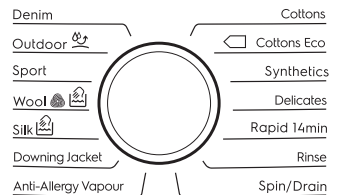

EW6T4722AF

PerfectCare 600 上置式蒸氣洗衣機

基本規格

- 洗衣量：7 公斤
- 最高脫水轉速(每分鐘)：1200
- 水溫選擇：冷水 - 90°C
- 洗衣程序：14

功能特點

- 蒸氣防敏程序，經瑞士 Swisstest 測試認證
- 14分鐘超快洗模式
- 速透灑洗滌技術
- 油壓式碳纖維輕柔桶門

Specifications

- Washing Capacity : 7 KG
- Max Spin Speed in RPM : 1200
- Temperature Range : Cold - 90°C
- Laundry Programs : 14

Features

- Anti-Allergy Vapour Program, Swisstest-certified
- Rapid 14 Cycle
- Shower Spray Technology
- Carboran® Soft Door Opening

其他功能

- 洗衣時間管理系統
- 衣物柔順選項
- 添加衣物功能
- 預校啟動(最長20小時)

技術特點

- 1級能源效益標籤
- 藍色羊毛護理標籤

產地：波蘭

體積(高x闊x深)：

淨機身(毫米)：

890 x 400 x 600

機身連掣及喉位(毫米)：

910 x 400 x 652

機身連掣及喉位(吋)：

35.8 x 15.7 x 25.7

Other features

- TimeManager™
- Soft Plus
- Add Clothes
- Delay Start (Up to 20 hours)

Performance

- Energy Efficiency Grade 1
- Woolmark Wool Care Blue

Country of Origin : Poland

Dimensions (HxWxD) :

Net (mm):

890 x 400 x 600

With Door Frame & Inlet Hose (mm):

910 x 400 x 652

With Door Frame & Inlet Hose (inch):

35.8 x 15.7 x 25.7