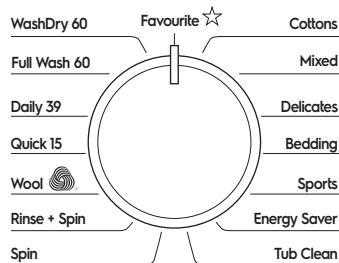

UltimateCare 500 前置式蒸氣洗衣乾衣機

基本規格

- 洗衣量：8 公斤
- 乾衣量：5 公斤
- 最高脫水轉速(每分鐘)：1200
- 水溫選擇：冷水 - 90°C
- 洗衣程序：15

Specifications

- Washing Capacity : 8 KG
- Drying Capacity : 5 KG
- Max Spin Speed in RPM : 1200
- Temperature Range : Cold - 90°C
- Laundry Programs : 15

功能特點

- 智能混合系統
- 蒸氣防敏洗滌
- 智能變頻摩打
- 智慧感應乾衣
- 一站式自動洗乾
  我的最愛程序記憶

Features

- UltraMix Technology
- HygienicCare
- Ecoinverter Motor
- SensiCare System
- Automatic Wash to Dry Program
- Favourite Cycle

其他功能

- 添加衣物功能
- 預校啟動 (最長20小時)
- 自動感應乾衣
- 乾衣時間掣
- 衣物烘乾度選擇

技術特點

- 1級能源效益標籤
- 藍色羊毛護理標籤

產地：泰國

體積 (高x闊x深)：

淨機身 (毫米)：

850 x 600 x 552

機身連掣及喉位 (毫米)：

850 x 600 x 575

機身連掣及喉位 (吋)：

33.5 x 23.6 x 22.6

Other features

- Add Clothes
- Delay Start (Up to 20 hours)
- Auto Dry
- Time Dry
- Dryness Level Option

Performance

- Energy Efficiency Grade 1
- Woolmark Wool Care Blue

Country of Origin : Thailand

Dimensions (HxWxD) :

Net (mm):

850 x 600 x 552

With Door Frame & Inlet Hose (mm):

850 x 600 x 575

With Door Frame & Inlet Hose (inch):

33.5 x 23.6 x 22.6