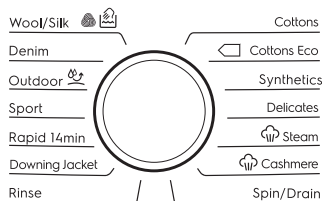

PerfectCare 700 上置式蒸氣洗衣機

基本規格

- 洗衣量：7 公斤
- 最高脫水轉速(每分鐘)：1200
- 水溫選擇：冷水 - 90°C
- 洗衣程序：14

Specifications

- Washing Capacity : 7 KG
- Max Spin Speed in RPM : 1200
- Temperature Range : Cold - 90°C
- Laundry Programs : 14

功能特點

- 蒸氣(羊絨)清新護理程序
- 蒸氣除皺選項
- 14分鐘超快洗模式
- 速透灑洗滌技術
- 油壓式碳纖維輕柔桶門

Features

- Vapour Refresh Cycle (Steam/ Cashmere Program)
- Plus Steam
- Rapid 14 Cycle
- Shower Spray Technology
- Carboran® Soft Door Opening

其他功能

- 洗衣時間管理系統
- 衣物柔順選項
- 添加衣物功能
- 預校啟動 (最長20小時)

技術特點

- 1級能源效益標籤
- 藍色羊毛護理標籤

產地：波蘭

體積 (高x闊x深)：

淨機身 (毫米)：

890 x 400 x 600

機身連掣及喉位 (毫米)：

910 x 400 x 652

機身連掣及喉位 (吋)：

35.8 x 15.7 x 25.7

Other features

- TimeManager™
- Soft Plus
- Add Clothes
- Delay Start (Up to 20 hours)

Performance

- Energy Efficiency Grade 1
- Woolmark Wool Care Blue

Country of Origin : Poland

Dimensions (HxWxD) :

Net (mm):

890 x 400 x 600

With Door Frame & Inlet Hose (mm):

910 x 400 x 652

With Door Frame & Inlet Hose (inch):

35.8 x 15.7 x 25.7