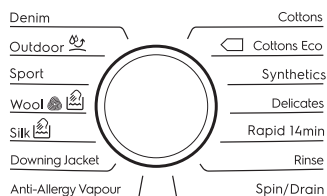

Country of Origin : Poland

Dimensions (HxWxD) :

Net (mm):

890 x 400 x 600

With Door Frame & Inlet Hose (mm):

910 x 400 x 652

With Door Frame & Inlet Hose (inch):

35.8 x 15.7 x 25.7