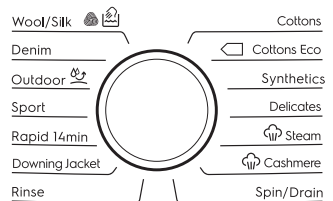

Country of Origin : Poland

Dimensions (HxWxD) :

Net (mm):

890 x 400 x 600

With Door Frame & Inlet Hose (mm):

910 x 400 x 652

With Door Frame & Inlet Hose (inch):

35.8 x 15.7 x 25.7