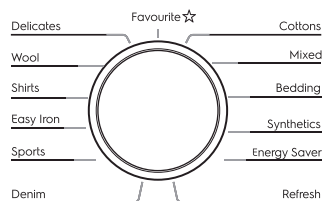

UltimateCare 700 冷凝式乾衣機

基本規格

- 乾衣量: 7 公斤
- 乾衣程序: 13

Specifications

- Drying Capacity: 7 KG
- Drying Programs: 13

功能特點

- 智慧感應乾衣
- 迴旋式乾衣
- 智能記憶程序
- 羊毛衣物程序
- 清新除味程序

Features

- SensiCare System
- Reverse Tumbling
- Favourite Program
- Wool Program
- Refresh Program

其他功能

- 預校啟動 (最長20小時)
- 衣物烘乾度選擇
- 乾衣時間掣
- 左右門鉸選項 (需預先通知)

產地: 波蘭

體積 (高x闊x深):

淨機身 (毫米):

850 x 596 x 540

機身連掣及喉位 (毫米):

850 x 596 x 600

機身連掣及喉位 (吋):

33.5 x 23.5 x 23.6

Other features

- Delay Start (Up to 20 hours)
- Dryness Selection Level
- Dryer Timer
- Reversible Door (Advance Notice)

Country of Origin : Poland

Dimensions (HxWxD):

Net (mm):

850 x 596 x 540

With Door Frame & Inlet Hose (mm):

850 x 596 x 600

With Door Frame & Inlet Hose (inch):

33.5 x 23.5 x 23.6