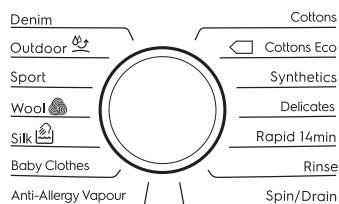

Country of Origin : Ukraine

Dimensions (HxWxD) :

Net (mm):

845 x 595 x 380

With Door Frame & Inlet Hose (mm):

845 x 595 x 420

With Door Frame & Inlet Hose (inch):

33.3 x 23.4 x 16.5