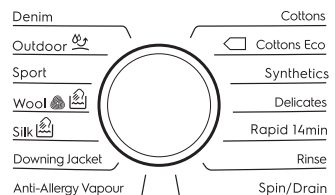

Country of Origin : Poland

Dimensions (HxWxD) :

Net (mm):

890 x 400 x 600

With Door Frame & Inlet Hose (mm):

910 x 400 x 652

With Door Frame & Inlet Hose (inch):

35.8 x 15.7 x 25.7