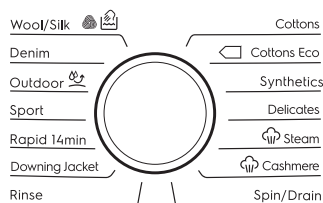

Country of Origin : Poland

Dimensions (HxWxD) :

Net (mm):

890 x 400 x 600

With Door Frame & Inlet Hose (mm):

910 x 400 x 652

With Door Frame & Inlet Hose (inch):

35.8 x 15.7 x 25.7