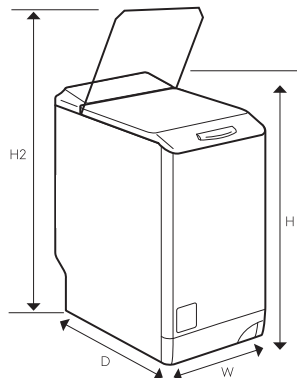

上置式洗衣機 Top loading washer

單位 Units (毫米 mm)

型號 Model	總高度 Total Height (H)	闊度 Width (W)	總深度 Total Depth (D)	打開機門高度 Height Door Open (H2)	打開機門闊度 Width Door Open (W2)	打開機門深度 Depth Door Open (D2)
EWf8024D3WB	850	600	575	—	930	1017
EWf8024P5WB	850	600	575	—	930	1017
EW6S4603BM	845	595	420	—	840	847
EW6S3626BM	845	595	420	—	840	847
EW6S3706BL	845	595	490	—	840	918
EW6S3726BL	845	595	490	—	840	918
EWp8024D3WB	850	600	568	—	930	1017
EWw8024P5WB	850	600	575	—	930	1017
EW6T4602AF	910	400	652	1310	—	—
EW6T3622AF	910	400	652	1290	—	—
EW6T4722AF	910	400	652	1310	—	—
EW7T3722AF	910	400	652	1290	—	—
EW7T3732PF	910	400	652	1290	—	—
EW8T3732PF2	910	400	652	1290	—	—
EDC704GEWA	850	596	600	—	958	1050

* 因產品改進而變更之功能規格，恕不另行通知。Specifications and design subject to change without notice.