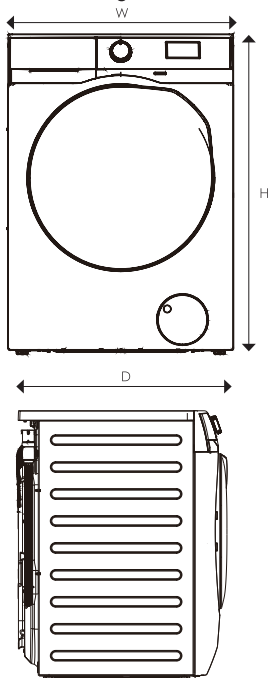

安裝指引 Installation Guide

前置式洗衣機 / 洗衣乾衣機 / 乾衣機 Front loading washer/Washer-dryer/Dryer