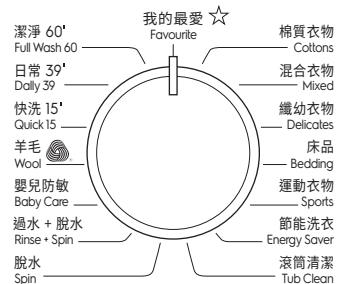

UltimateCare 500 前置式蒸氣洗衣機

基本規格

- 洗衣量：8 公斤
- 最高脫水轉速(每分鐘)：1200
- 水溫選擇：冷水 - 90°C
- 洗衣程序：15

功能特點

- 智能混合系統
- 蒸氣防敏洗滌
- 智能變頻摩打
- 15分鐘快洗模式
- 我的最愛程序記憶

Specifications

- Washing Capacity : 8 KG
- Max Spin Speed in RPM : 1200
- Temperature Range : Cold - 90°C
- Laundry Programs : 15

Features

- UltraMix Technology
- HygienicCare
- EcoInverter Motor
- Quick 15 Cycle
- Favourite Cycle

其他功能

- 添加衣物功能
- 6種溫度選擇
- 預校完成 (最長20小時)

技術特點

- 1級能源效益標籤
- 1級用水效益標籤
- 黑色羊毛護理標籤

產地：泰國

體積 (高x闊x深)：

淨機身 (毫米)：

850 x 600 x 552

機身連掣及喉位 (毫米)：

850 x 600 x 575

機身連掣及喉位 (吋)：

33.5 x 23.6 x 22.6

Other features

- Add Clothes
- 6 Temperature Setting
- Delay End (Up to 20 hours)

Performance

- Energy Efficiency Grade 1
- Water Efficiency Grade 1
- Woolmark Wool Care Black

Country of Origin : Thailand

Dimensions (HxWxD) :

Net (mm):

850 x 600 x 552

With Door Frame & Inlet Hose (mm):

850 x 600 x 575

With Door Frame & Inlet Hose (inch):

33.5 x 23.6 x 22.6