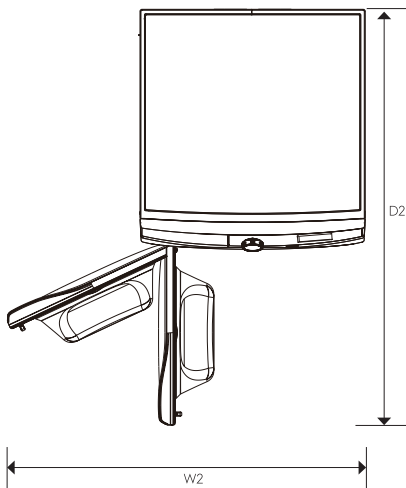

安裝指引 Installation Guide

前置式洗衣機 / 洗衣乾衣機 / 乾衣機 Front loading washer/Washer-dryer/Dryer