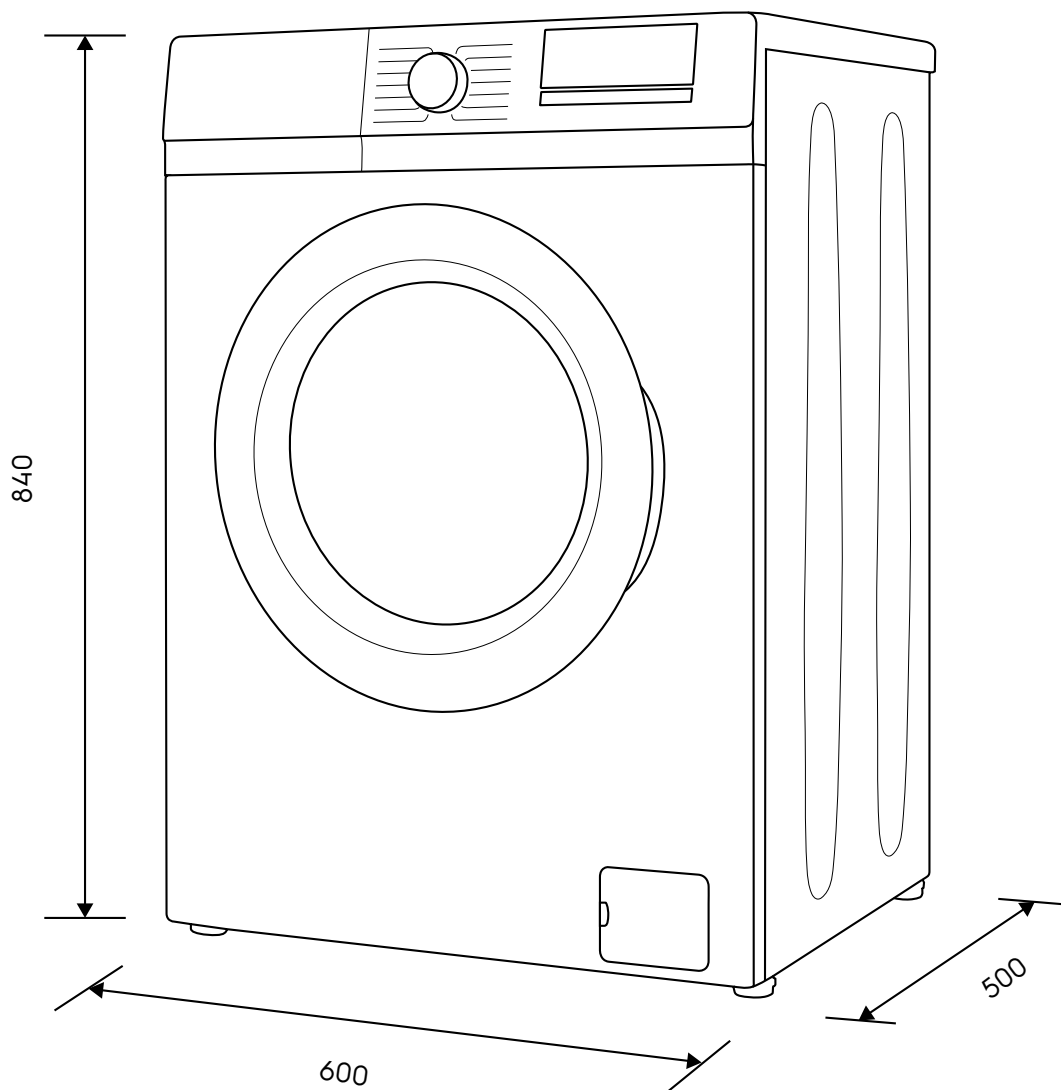

Dimension Guide

Washing Machine

Model:
EWF7028M6WA

Please note! Dimensions to be used as a guide only. All customers MUST refer to the user manual supplied with the product for detailed installation instructions.
© 2024 Electrolux S.E.A PTE. LTD. ELX_DIM_EWF7028M6WA_HK_Nov24