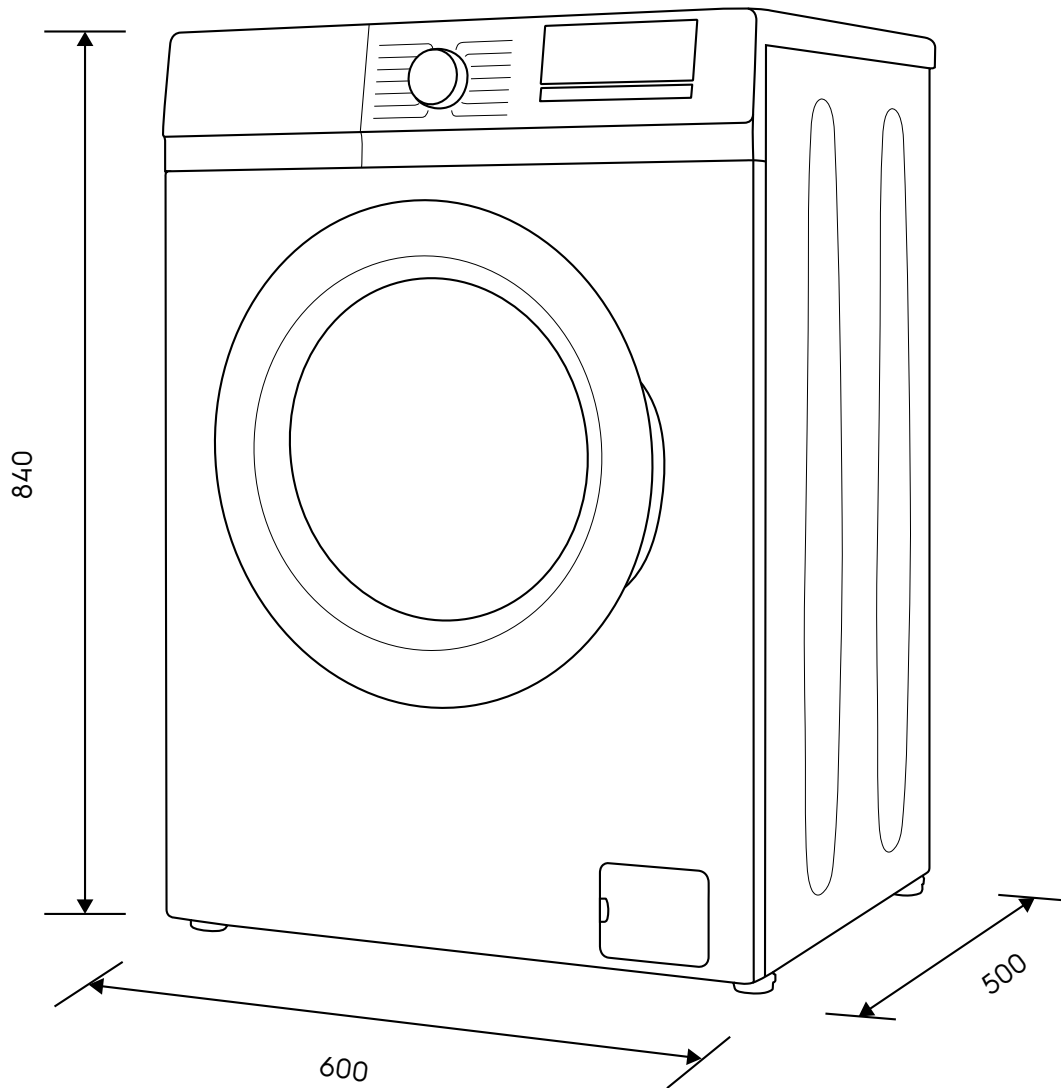

Dimension Guide

Washing Machine

Model:
EWF7028M6GA

Please note! Dimensions to be used as a guide only. All customers MUST refer to the user manual supplied with the product for detailed installation instructions.
© 2024 Electrolux S.E.A PTE. LTD. ELX_DIM_EWF7028M6GA_HK_Nov24