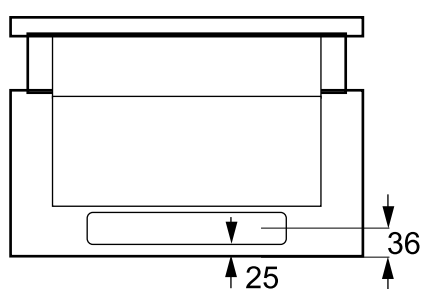

Dimension Guide

Pull-out Extractor hood

Model:
LFP616X

Dimensions

	width	height	depth
Product (mm)	598	395	300

Please note! Dimensions to be used as a guide only. All customers MUST refer to the user manual supplied with the product for detailed installation instructions.