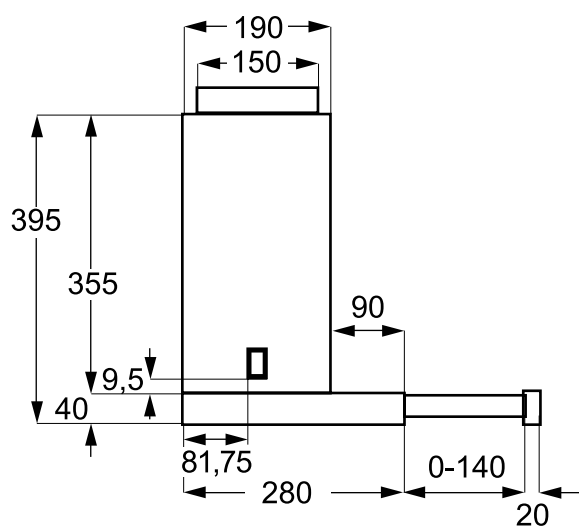

Dimension Guide

Pull-out Extractor hood

Model:
LFP616X

Dimensions

	width	height	depth
Product (mm)	598	395	300

Please note! Dimensions to be used as a guide only. All customers MUST refer to the user manual supplied with the product for detailed installation instructions.