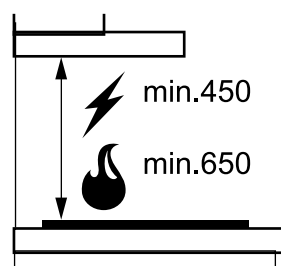

Dimension Guide

Pull-out Extractor hood

Model:
LFP616X

Dimensions

	width	height	depth
Product (mm)	598	395	300

Please note! Dimensions to be used as a guide only. All customers MUST refer to the user manual supplied with the product for detailed installation instructions.