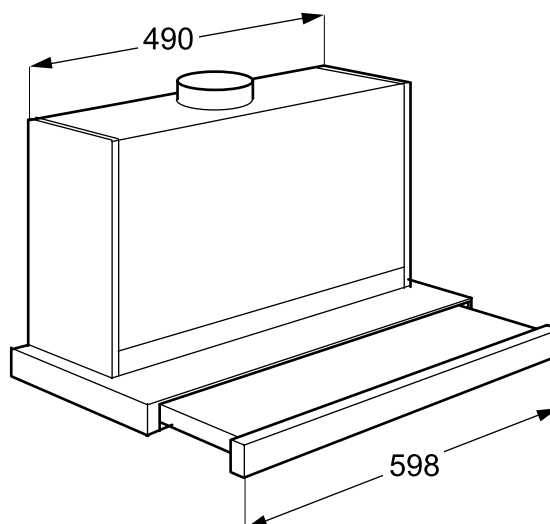

Dimension Guide

Pull-out Extractor hood

Model:
LFP616X

Dimensions

	width	height	depth
Product (mm)	598	395	300

Please note! Dimensions to be used as a guide only. All customers MUST refer to the user manual supplied with the product for detailed installation instructions.