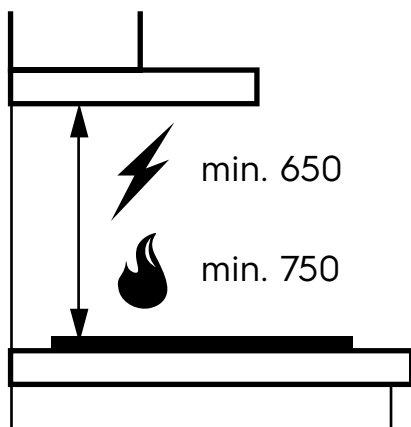

# Dimension Guide

## Extractor hood

**Model:**  
ECP6641X

### Dimensions

	width	height	depth
Product (mm)	598	284	298

**Please note!** Dimensions to be used as a guide only. All customers MUST refer to the user manual supplied with the product for detailed installation instructions.