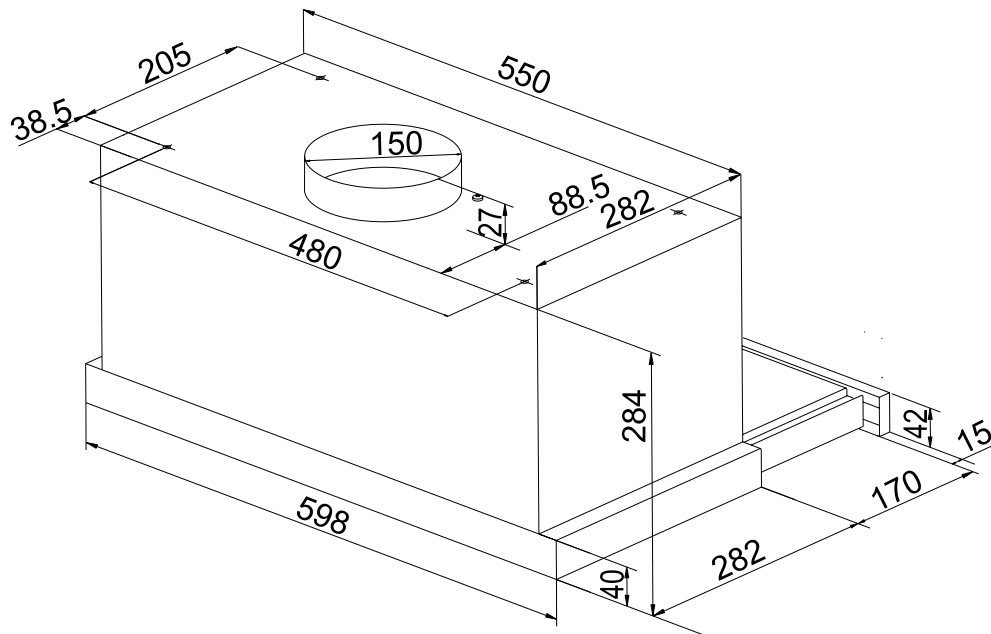

# Dimension Guide

## Extractor hood

**Model:**  
ECP6641X

### Dimensions

	width	height	depth
Product (mm)	598	284	298

**Please note!** Dimensions to be used as a guide only. All customers MUST refer to the user manual supplied with the product for detailed installation instructions.