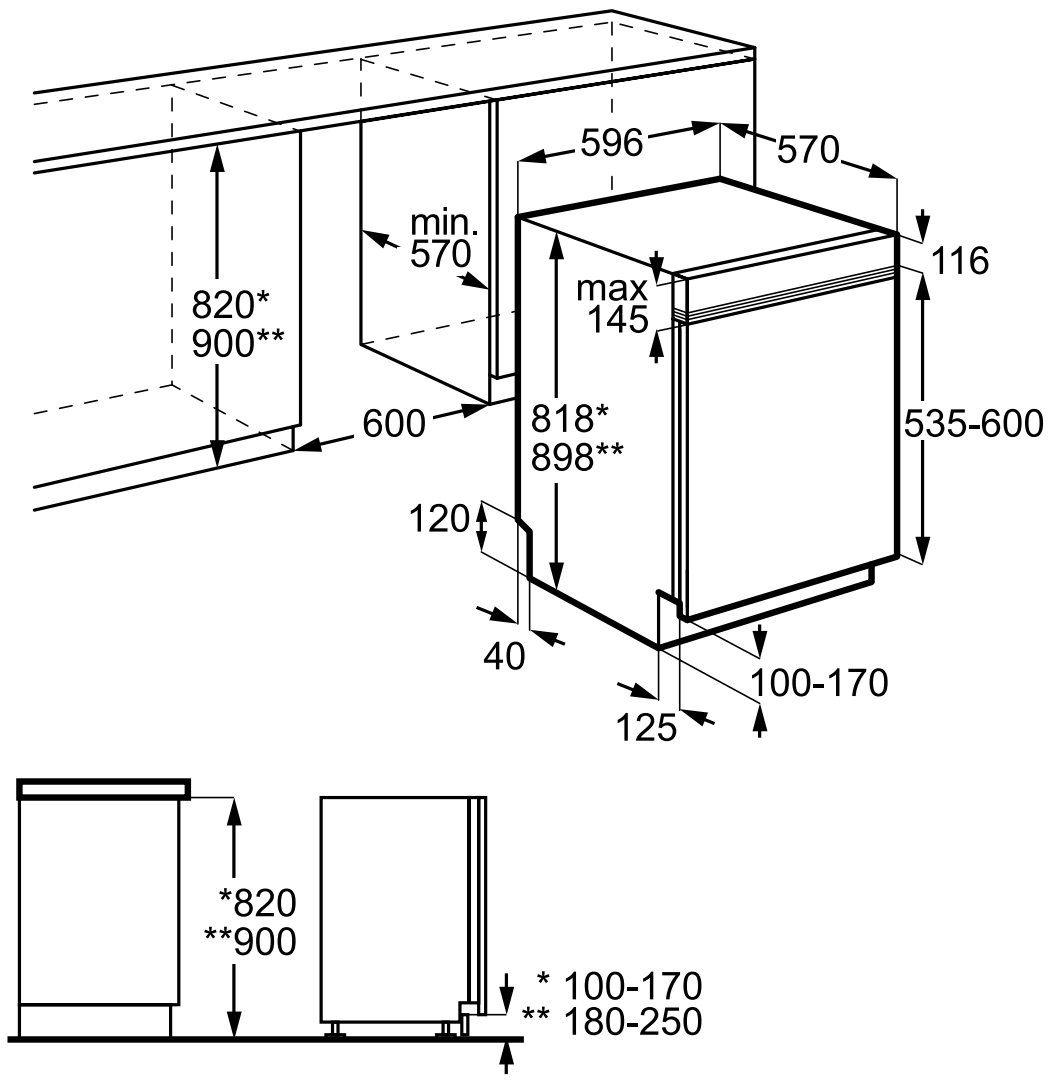

# Dimension Guide

## Semi Integrated Dishwasher

**Model:**  
EES47310IX

Dimensions			
	width	height	depth
Product (mm)	596	535-600	570

**Please note!** Dimensions to be used as a guide only. All customers MUST refer to the user manual supplied with the product for detailed installation instructions.  
© 2023 Electrolux S.E.A PTE. LTD. ELX\_DIM\_EES47310IX-CN\_Mar22