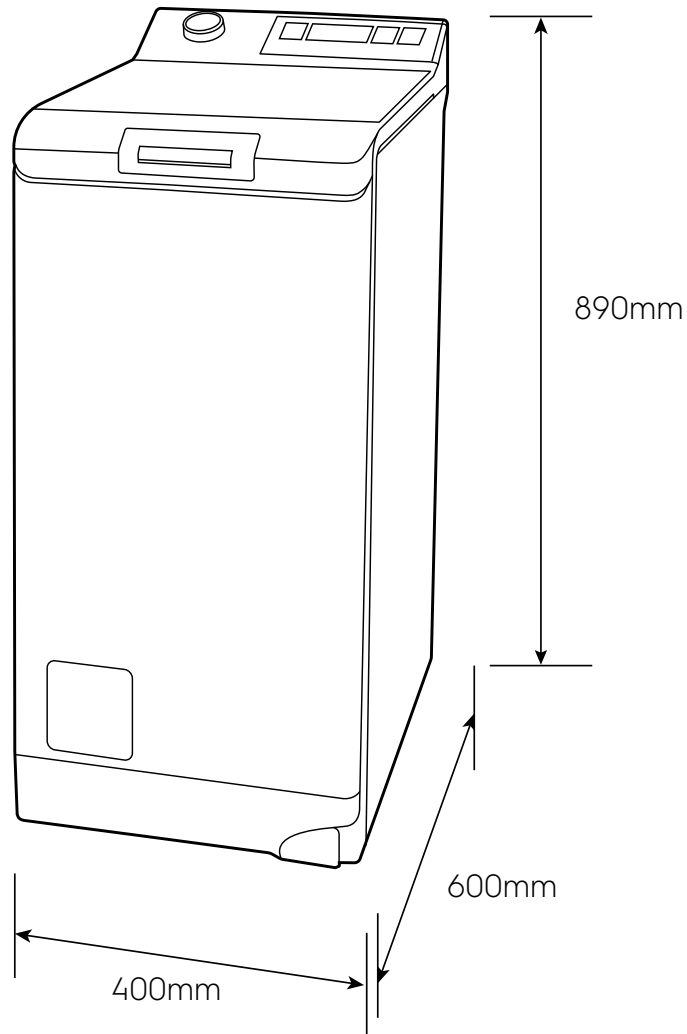

Dimension Guide

Top Load Washer

Model:

EW7T3732BF

Dimensions			
	width	height	depth
Product (mm)	400	890	600

Please note! Dimensions to be used as a guide only. All customers MUST refer to the user manual supplied with the product for detailed installation instructions.